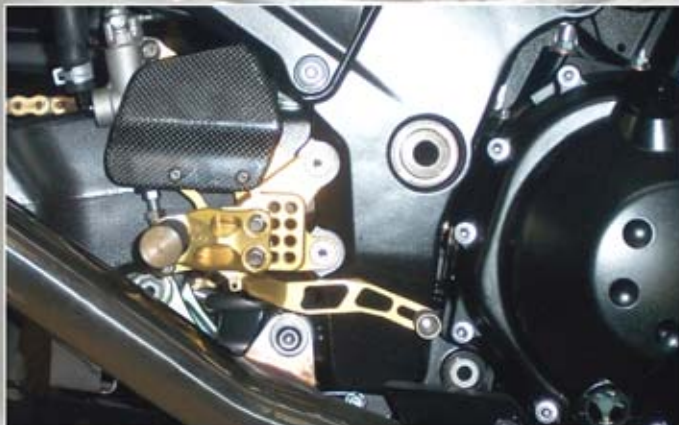

as31gt.K10-*

rearsets.kawasaki

vers.011 / 02

gilles.tooling

as31gt.rearsets

* = colours: G=golden, B=black, T=titanium

as31gt.features

- 6 adjustment options (see table on the right)
- carbon heel protectors on both sides
- brake lever bearings free of backlash
- rearsets available in black, gold and titanium
- higher footrest position guarantees
- more liberty regarding sloping position