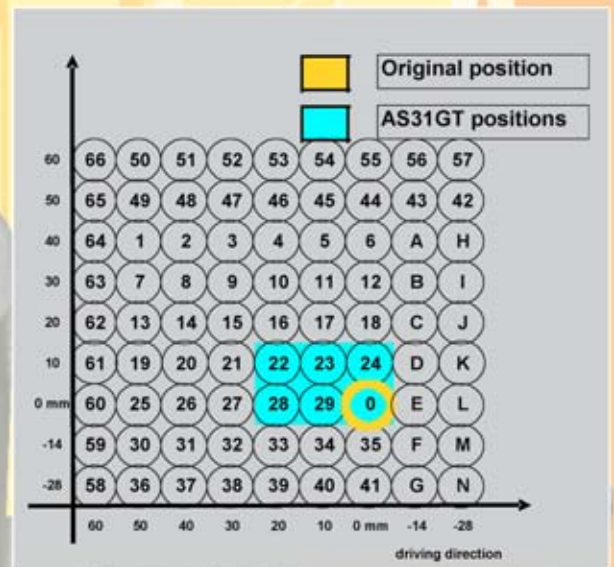

as31gt.K10-*

rearsets.kawasaki

vers.011 / 02

gilles.tooling

as31gt.rearsets

* = colours: G=golden, B=black, T=titanium

as31gt.features

- 6 adjustment options (see table on the right)
- carbon heel protectors on both sides
- brake lever bearings free of backlash
- rearsets available in black, gold and titanium
- higher footrest position guarantees
- more liberty regarding sloping position